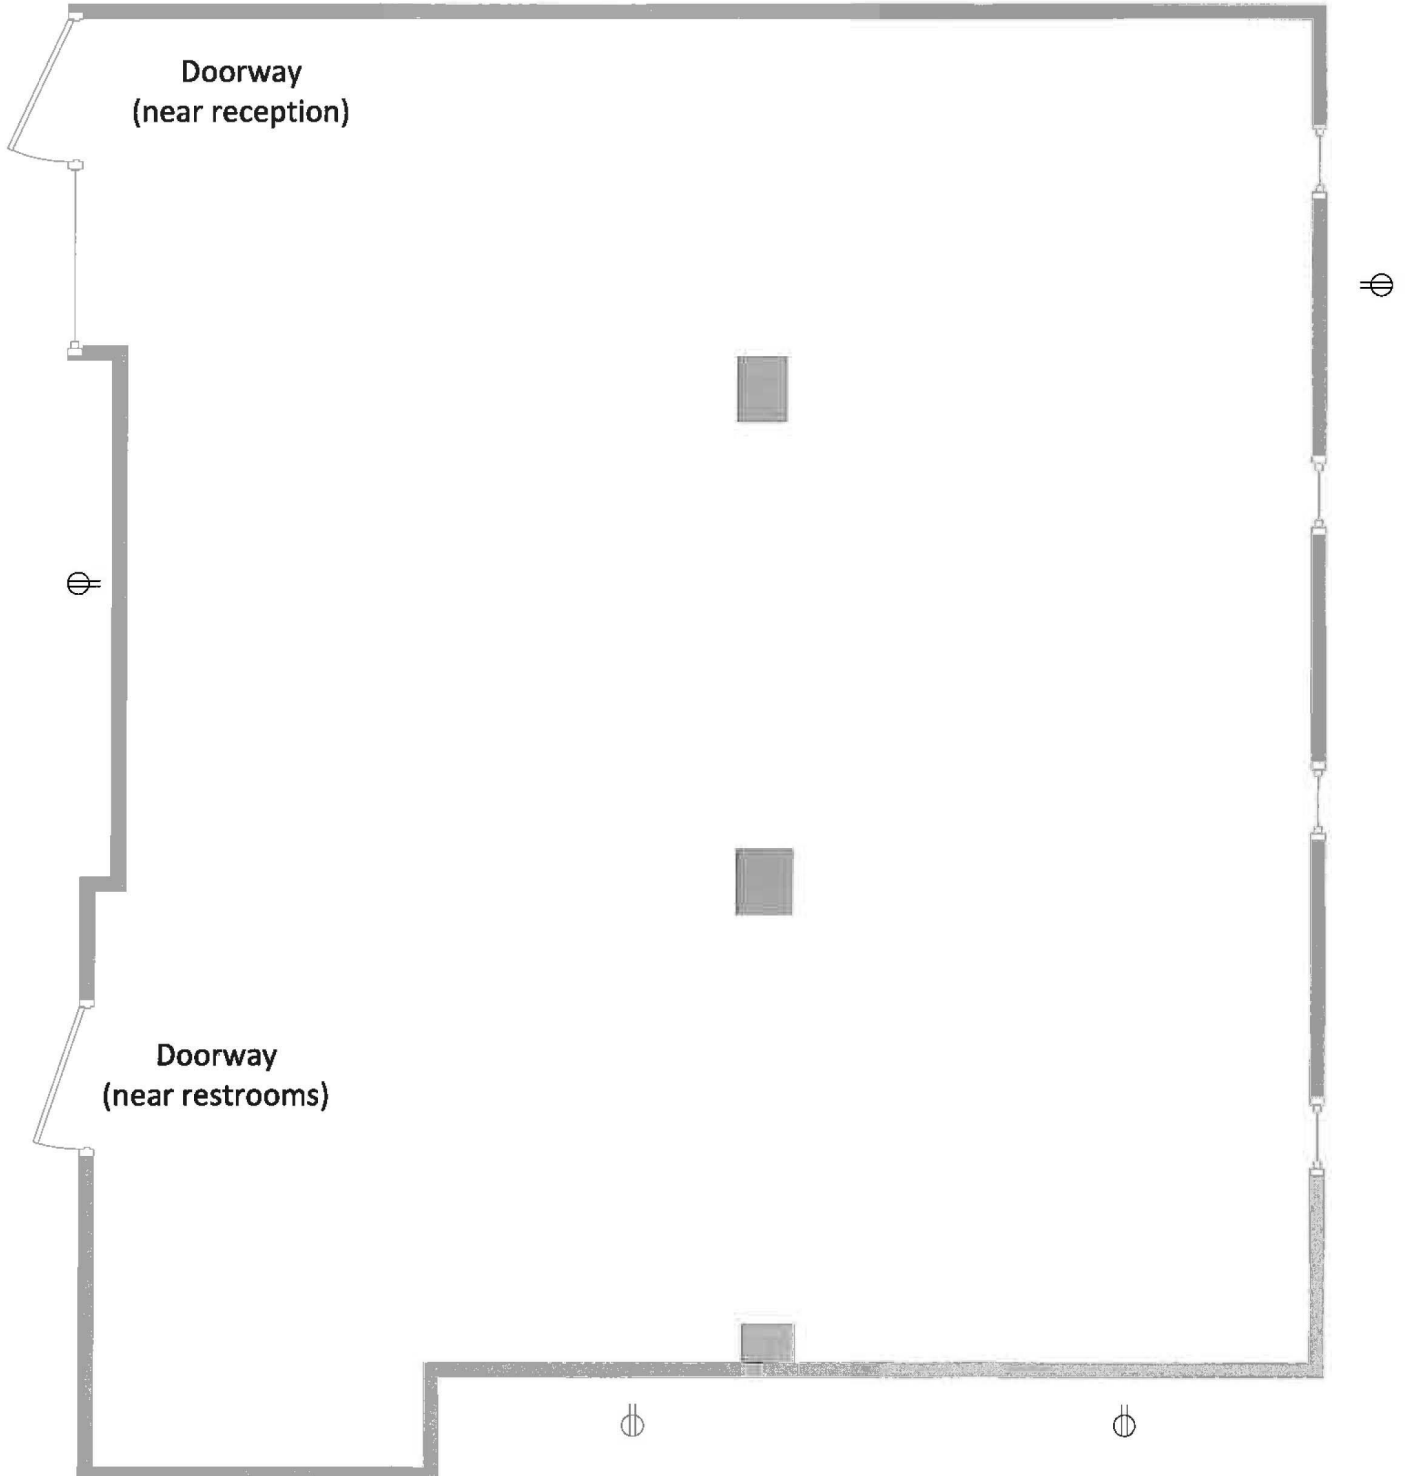

Meeting Room B - 111

Ceiling: 7' 9 1/2 in

Table Sizes

Round Tables: *Not Recommended for this room* 60 in Diameter, 29.5 in height, Seats 8 max

Banquet Tables: 72 in Long, 30 in wide, 29 in height, Seats 8 Max

Classroom Tables: 72 in long, 15 in wide, 29 in height

Cocktail Tables: 30 in diameter, 41 in height

Meeting Room B-111