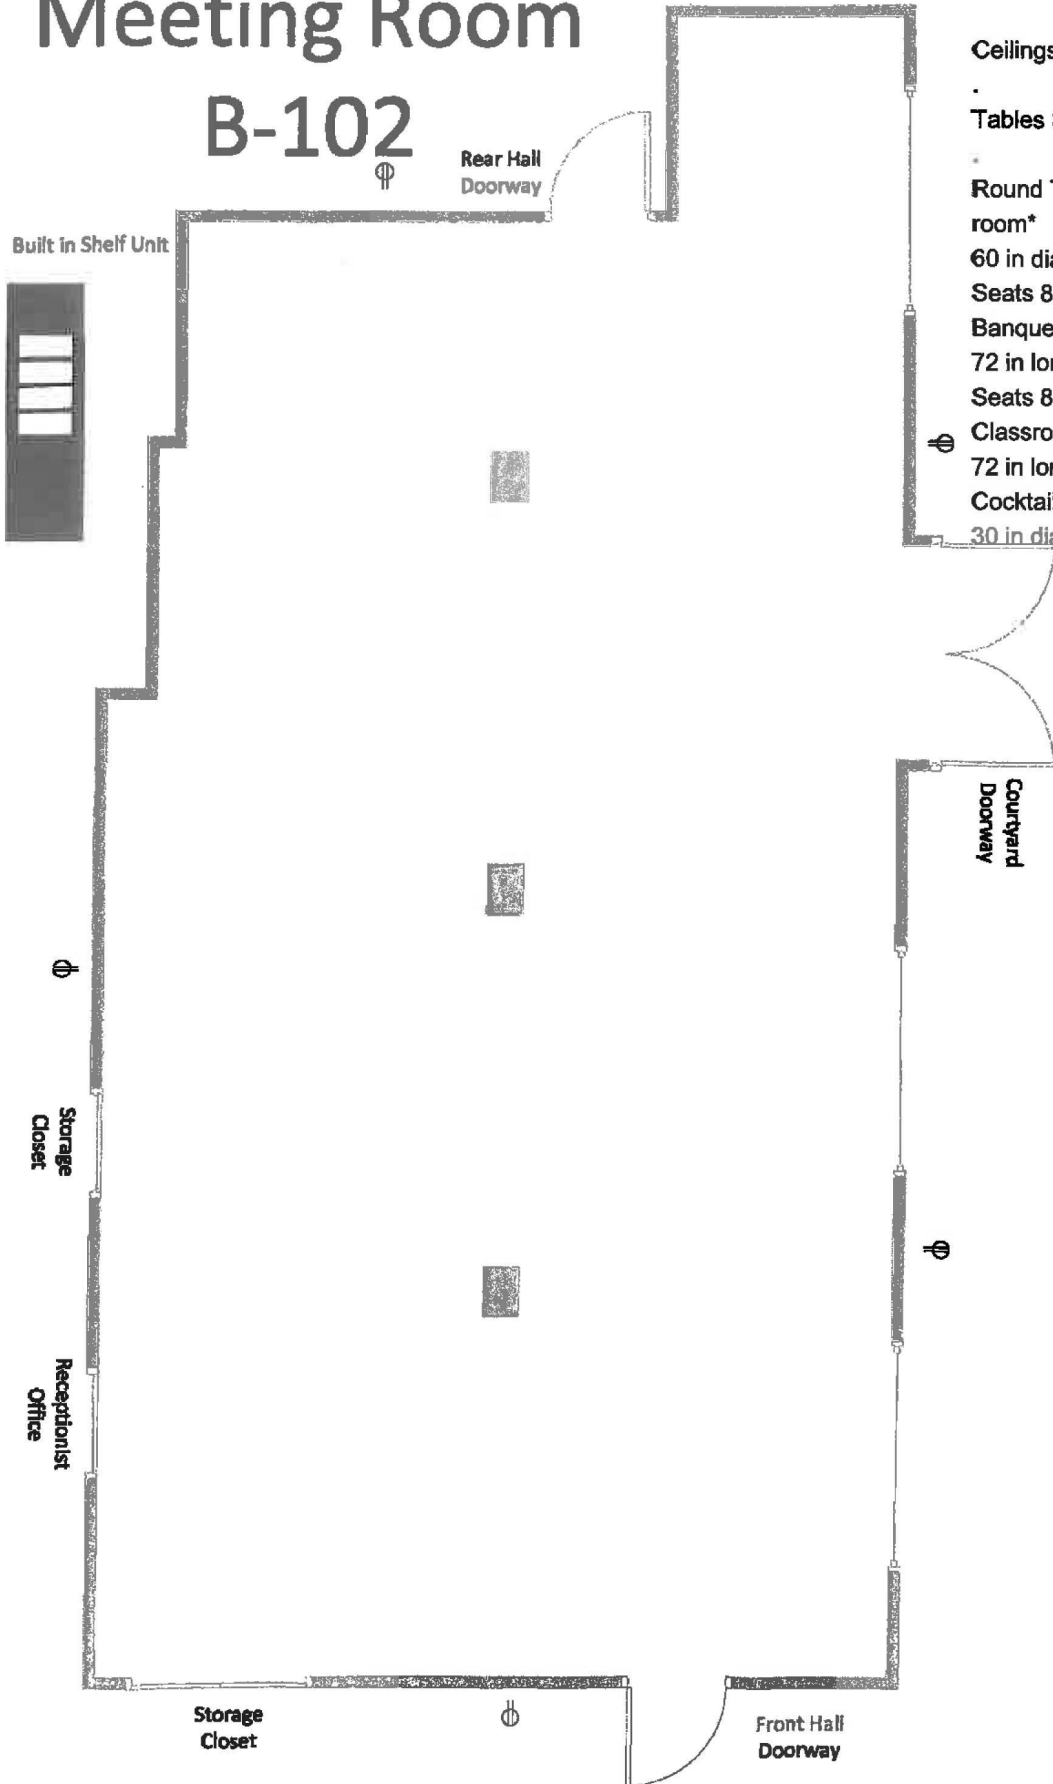

Meeting Room

B-102

Built in Shelf Unit

Rear Hall Doorway

Ceilings - 8' - 1 1/2"

Tables Sizes

Round Tables: * Not recommended for this room*

60 in diameter, 29.5 in height

Seats 8 max

Banquet Tables:

72 in long, 30 in wide, 29 in height

Seats 8 max

Classroom Tables:

72 in long, 15 in wide, 29 in height

Cocktail Tables:

30 in diameter, 41 in height

Courtyard Doorway

Φ

Storage Closet

Receptionist Office

Storage Closet

Front Hall Doorway

Meeting Room B-102

Built in Shelf Unit
26.5 in Wide
9 in height
between shelves
16 in deep